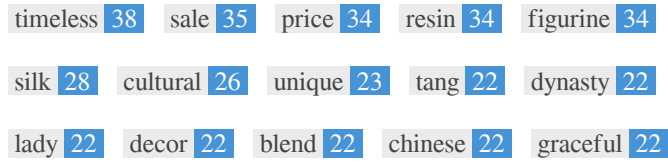

Keywords Cloud

This Keyword Cloud provides an insight into the frequency of keyword usage within the page.

It's important to carry out keyword research to get an understanding of the keywords that your audience is using. There are a number of keyword research tools available online to help you choose which keywords to target.

Keyword Consistency

Keywords	Freq	Title	Desc	<H>
timeless	38	×	×	×
sale	35	×	×	×
price	34	×	×	×
resin	34	×	×	×
figurine	34	×	×	×
silk	28	×	×	×
cultural	26	×	×	✓
unique	23	×	×	✓
tang	22	×	×	×
dynasty	22	×	×	×
lady	22	×	×	×
decor	22	×	✓	×
blend	22	×	×	×
chinese	22	×	✓	×
graceful	22	×	×	×

This table highlights the importance of being consistent with your use of keywords.

To improve the chance of ranking well in search results for a specific keyword, make sure you include it in some or all of the following: page URL, page content, title tag, meta description, header tags, image alt attributes, internal link anchor text and backlink anchor text.