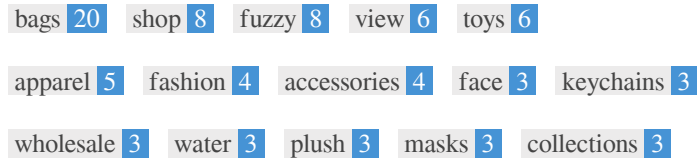

Keywords Cloud

This Keyword Cloud provides an insight into the frequency of keyword usage within the page.

It's important to carry out keyword research to get an understanding of the keywords that your audience is using. There are a number of keyword research tools available online to help you choose which keywords to target.

Keyword Consistency

Keywords	Freq	Title	Desc	<H>
bags	20	✓	✓	✓
shop	8	✓	✗	✓
fuzzy	8	✗	✗	✗
view	6	✗	✗	✗
toys	6	✓	✓	✗
apparel	5	✗	✗	✗
fashion	4	✓	✗	✗
accessories	4	✓	✓	✗
face	3	✗	✗	✗
keychains	3	✗	✗	✓
wholesale	3	✗	✗	✗
water	3	✗	✗	✗
plush	3	✗	✗	✗
masks	3	✗	✗	✗
collections	3	✗	✗	✗

This table highlights the importance of being consistent with your use of keywords.

To improve the chance of ranking well in search results for a specific keyword, make sure you include it in some or all of the following: page URL, page content, title tag, meta description, header tags, image alt attributes, internal link anchor text and backlink anchor text.