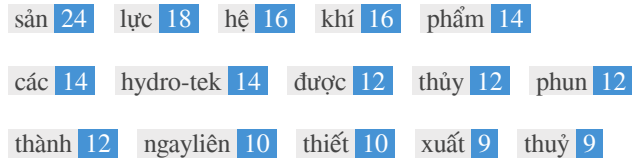

Keywords Cloud

This Keyword Cloud provides an insight into the frequency of keyword usage within the page.

It's important to carry out keyword research to get an understanding of the keywords that your audience is using. There are a number of keyword research tools available online to help you choose which keywords to target.

Keyword Consistency

Keywords	Freq	Title	Desc	<H>
sản	24	✗	✓	✗
lực	18	✗	✗	✓
hệ	16	✗	✗	✓
khí	16	✗	✗	✓
phẩm	14	✗	✓	✗
các	14	✗	✗	✗
hydro-tek	14	✗	✓	✓
được	12	✗	✗	✗
thủy	12	✗	✗	✓
phun	12	✗	✗	✓
thành	12	✗	✗	✗
ngayliên	10	✗	✗	✗
thiết	10	✓	✗	✗
xuất	9	✗	✗	✗
thủy	9	✗	✗	✓

This table highlights the importance of being consistent with your use of keywords.

To improve the chance of ranking well in search results for a specific keyword, make sure you include it in some or all of the following: page URL, page content, title tag, meta description, header tags, image alt attributes, internal link anchor text and backlink anchor text.