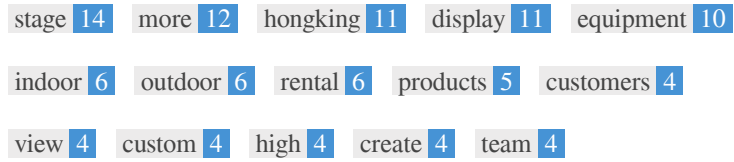

Keywords Cloud

This Keyword Cloud provides an insight into the frequency of keyword usage within the page.

It's important to carry out keyword research to get an understanding of the keywords that your audience is using. There are a number of keyword research tools available online to help you choose which keywords to target.

Keyword Consistency

Keywords	Freq	Title	Desc	<H>
stage	14	✗	✓	✓
more	12	✗	✗	✗
hongking	11	✓	✓	✓
display	11	✓	✓	✗
equipment	10	✗	✓	✓
indoor	6	✗	✗	✗
outdoor	6	✗	✓	✗
rental	6	✗	✗	✗
products	5	✗	✓	✗
customers	4	✗	✗	✗
view	4	✗	✗	✗
custom	4	✗	✓	✗
high	4	✗	✓	✗
create	4	✗	✗	✗
team	4	✗	✗	✗

This table highlights the importance of being consistent with your use of keywords.

To improve the chance of ranking well in search results for a specific keyword, make sure you include it in some or all of the following: page URL, page content, title tag, meta description, header tags, image alt attributes, internal link anchor text and backlink anchor text.